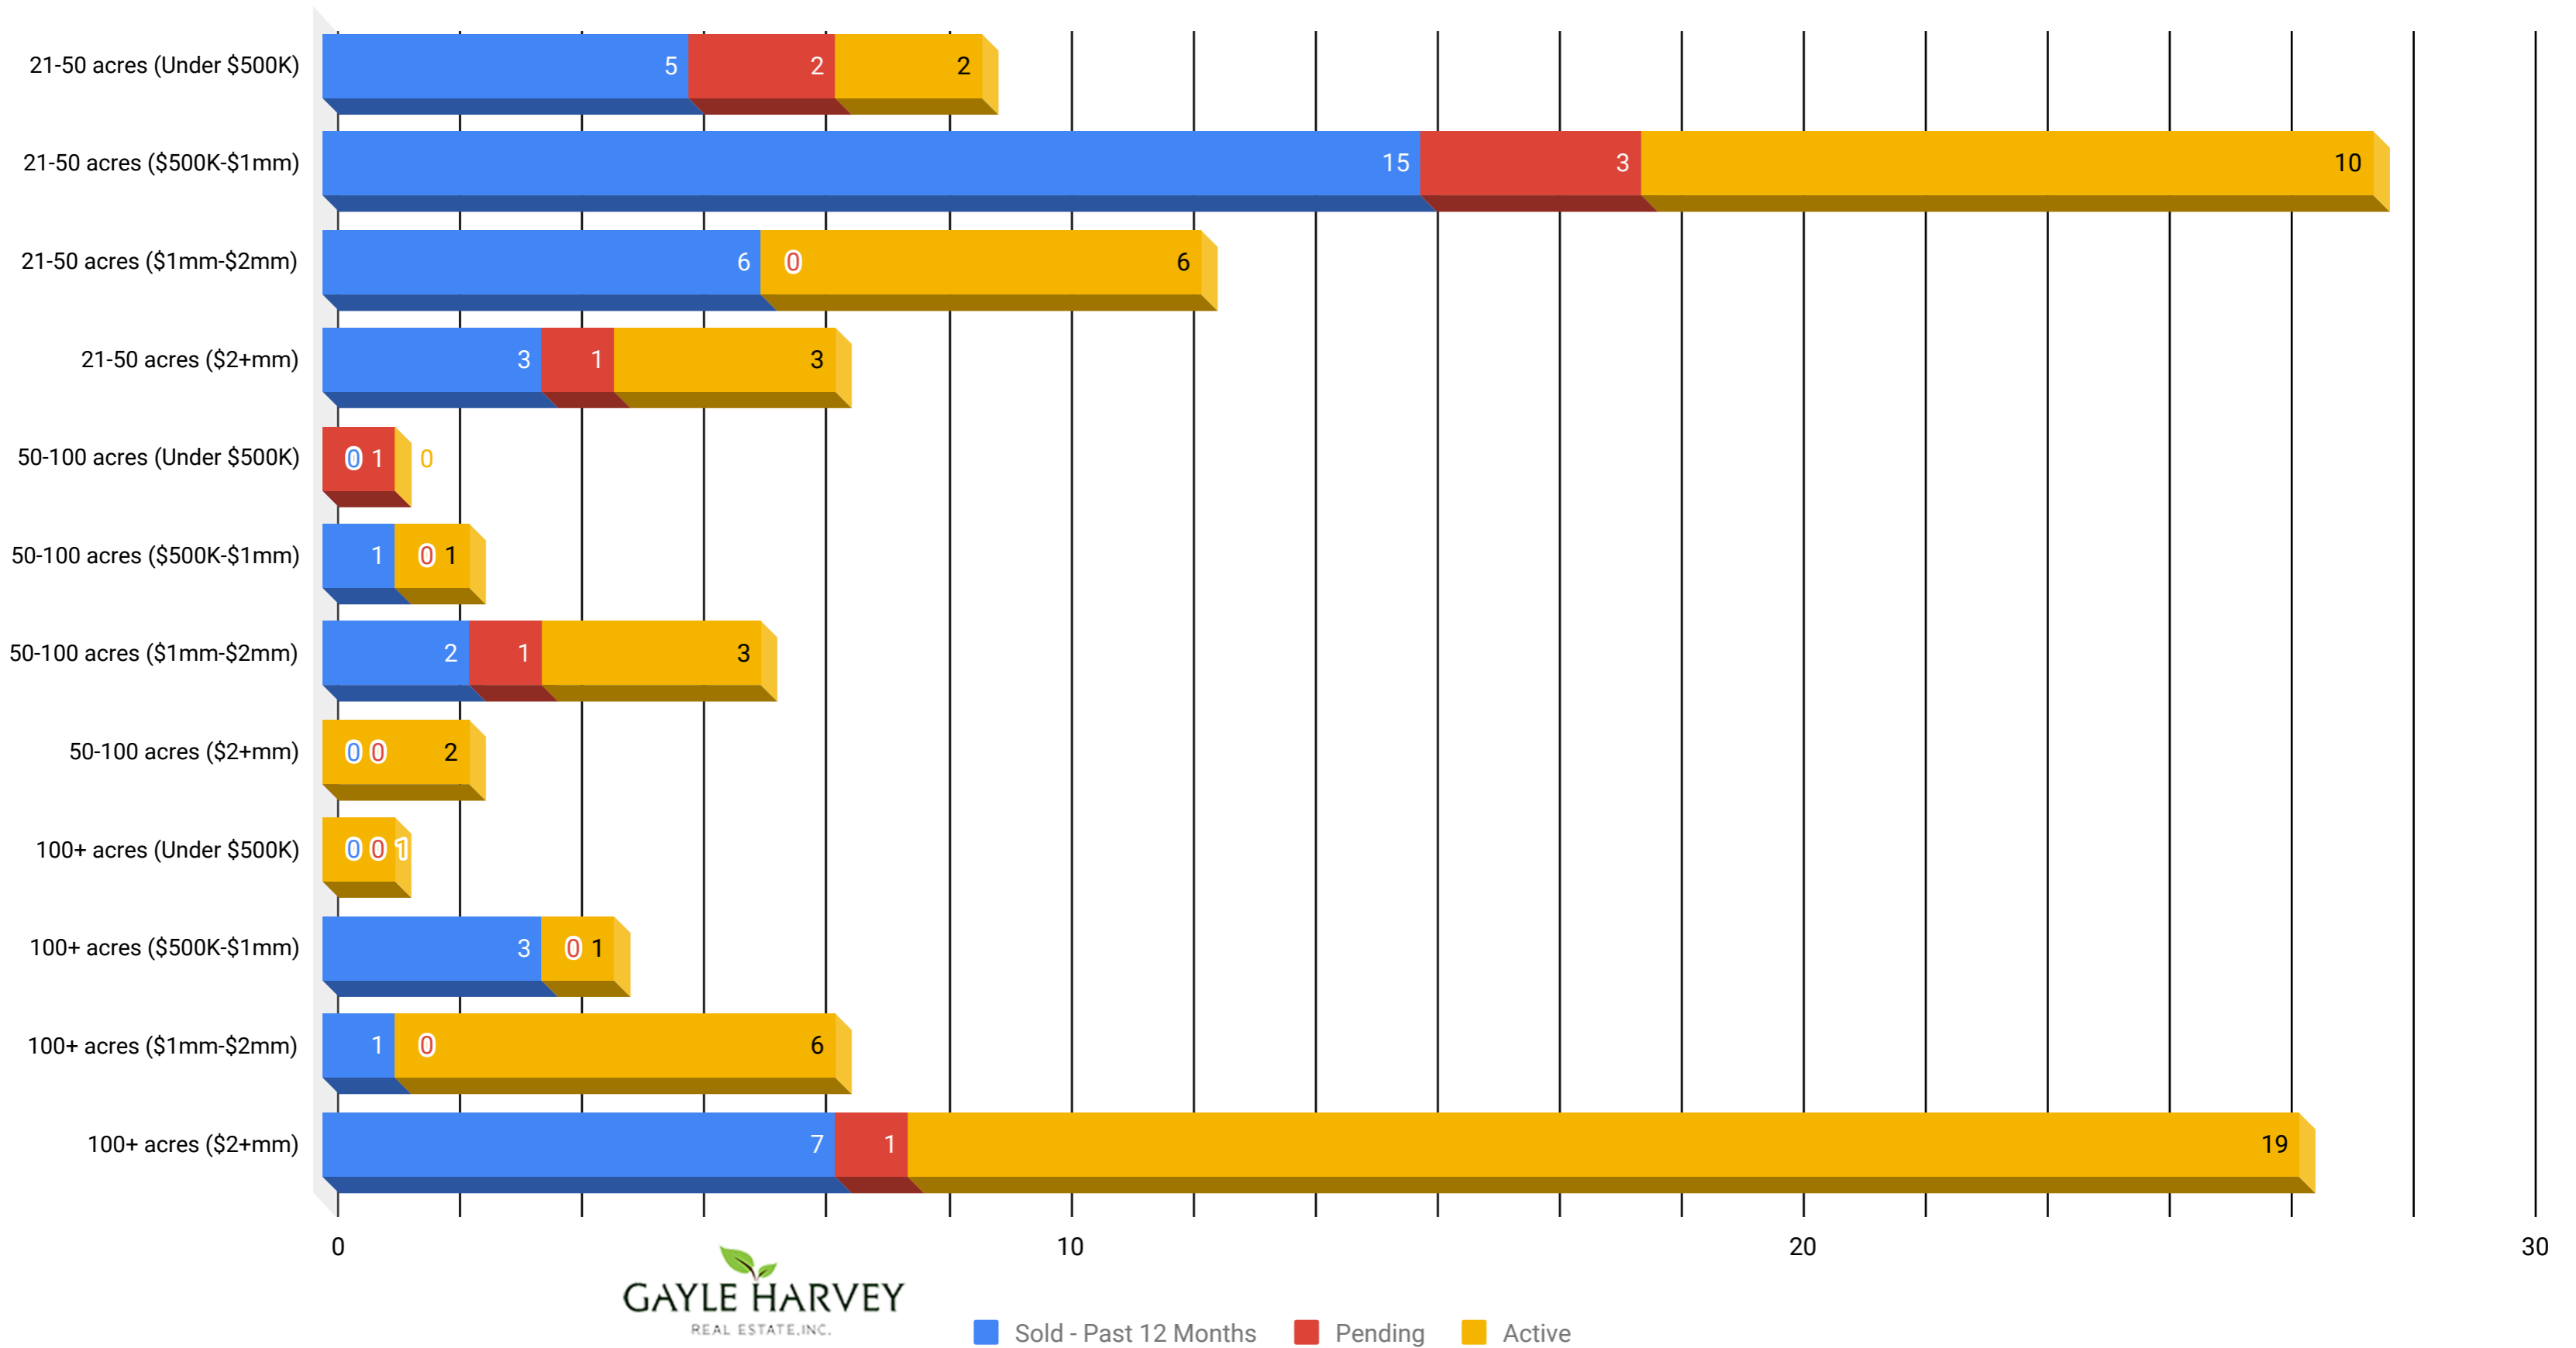

# Albemarle County Farms 12/31/18

Gayle Harvey Real Estate, Inc.

■ Sold - Past 12 Months
 ■ Pending
 ■ Active