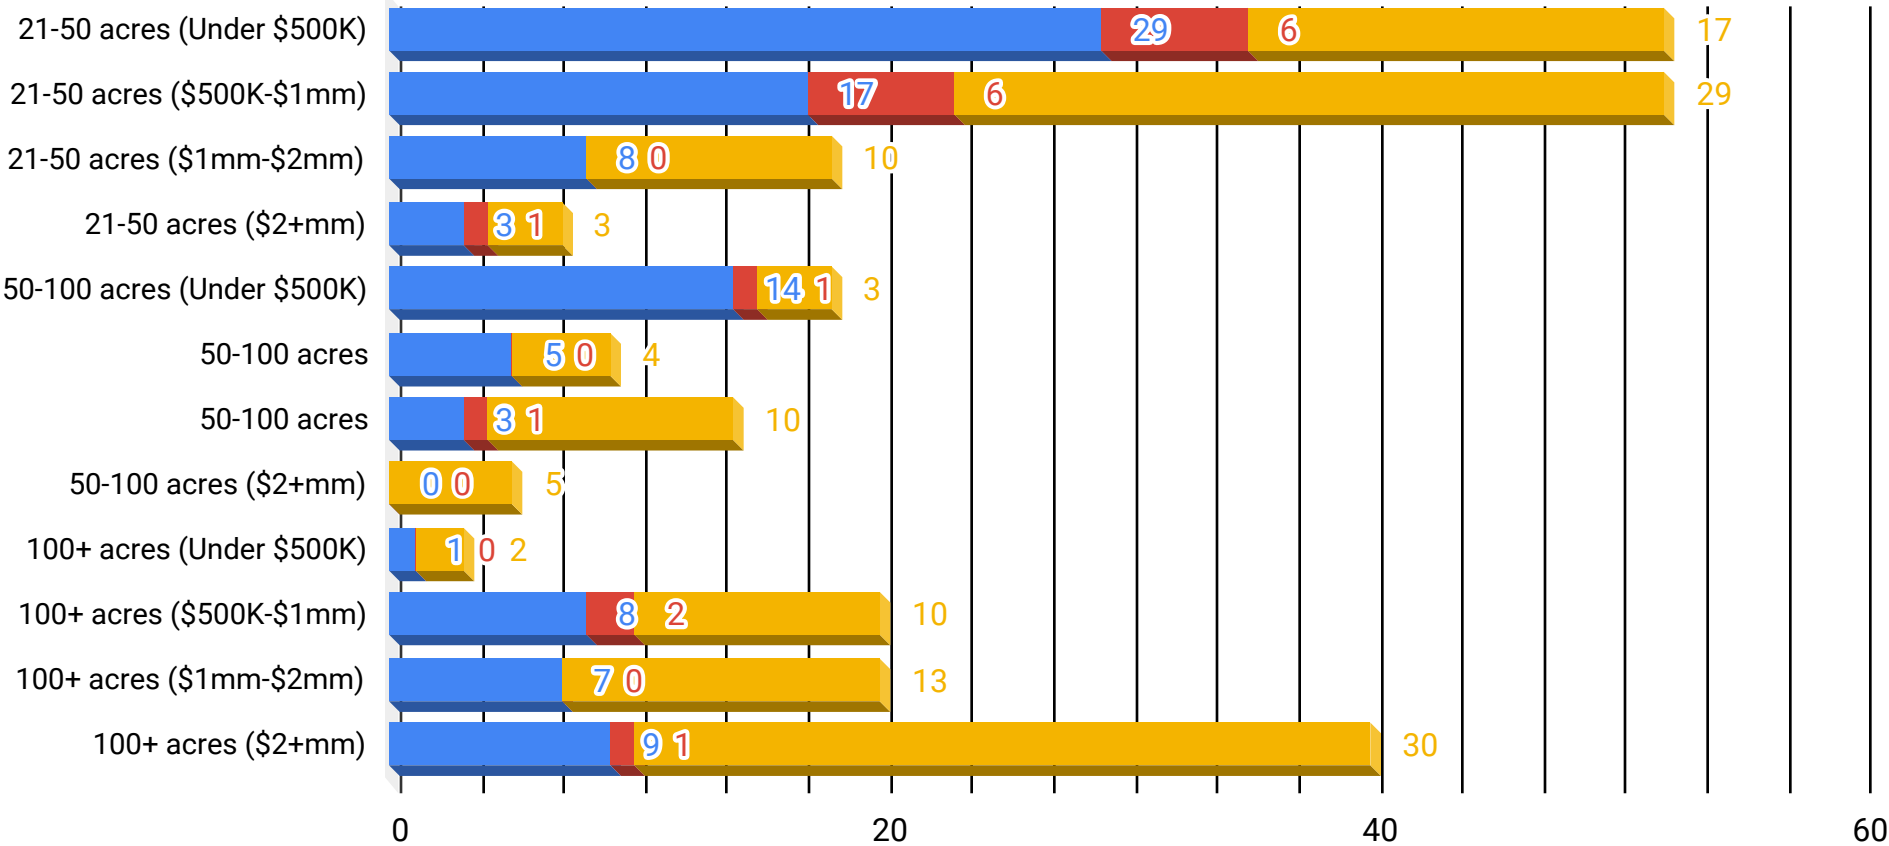

Central Virginia Farms 12/31/18

Gayle Harvey Real Estate, Inc.

■ Sold - Past 12 Months
 ■ Pending
 ■ Active