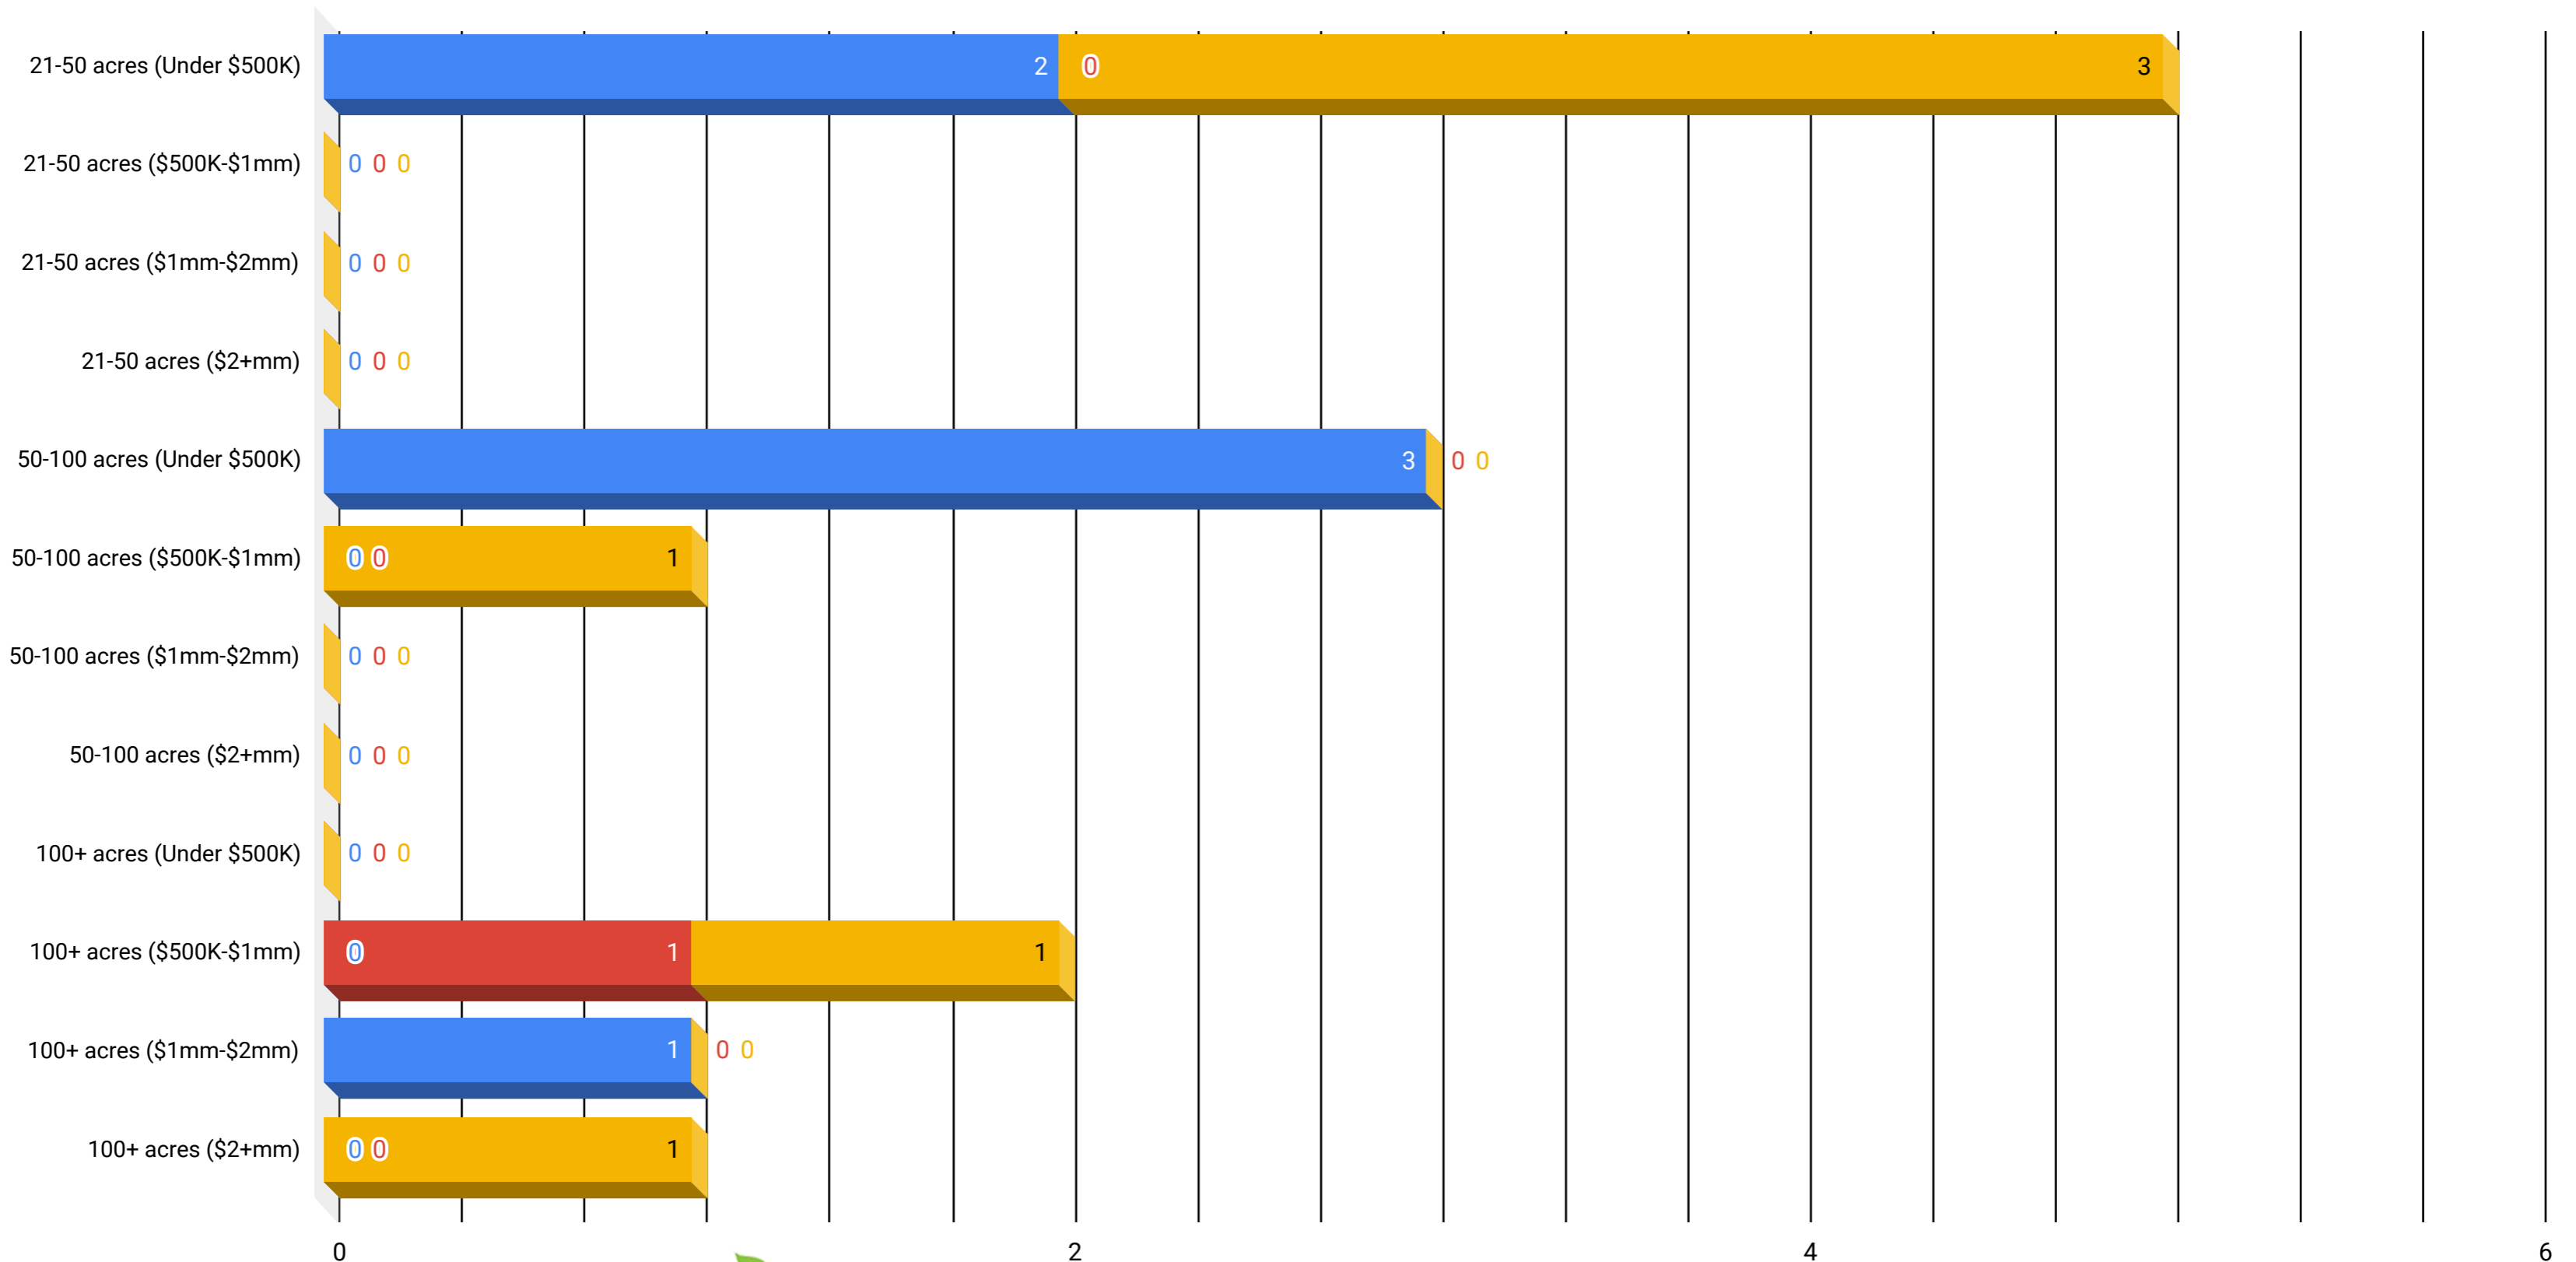

Fluvanna County Farms 12/31/18

Gayle Harvey Real Estate, Inc.

■ Sold - Past 12 Months
 ■ Pending
 ■ Active