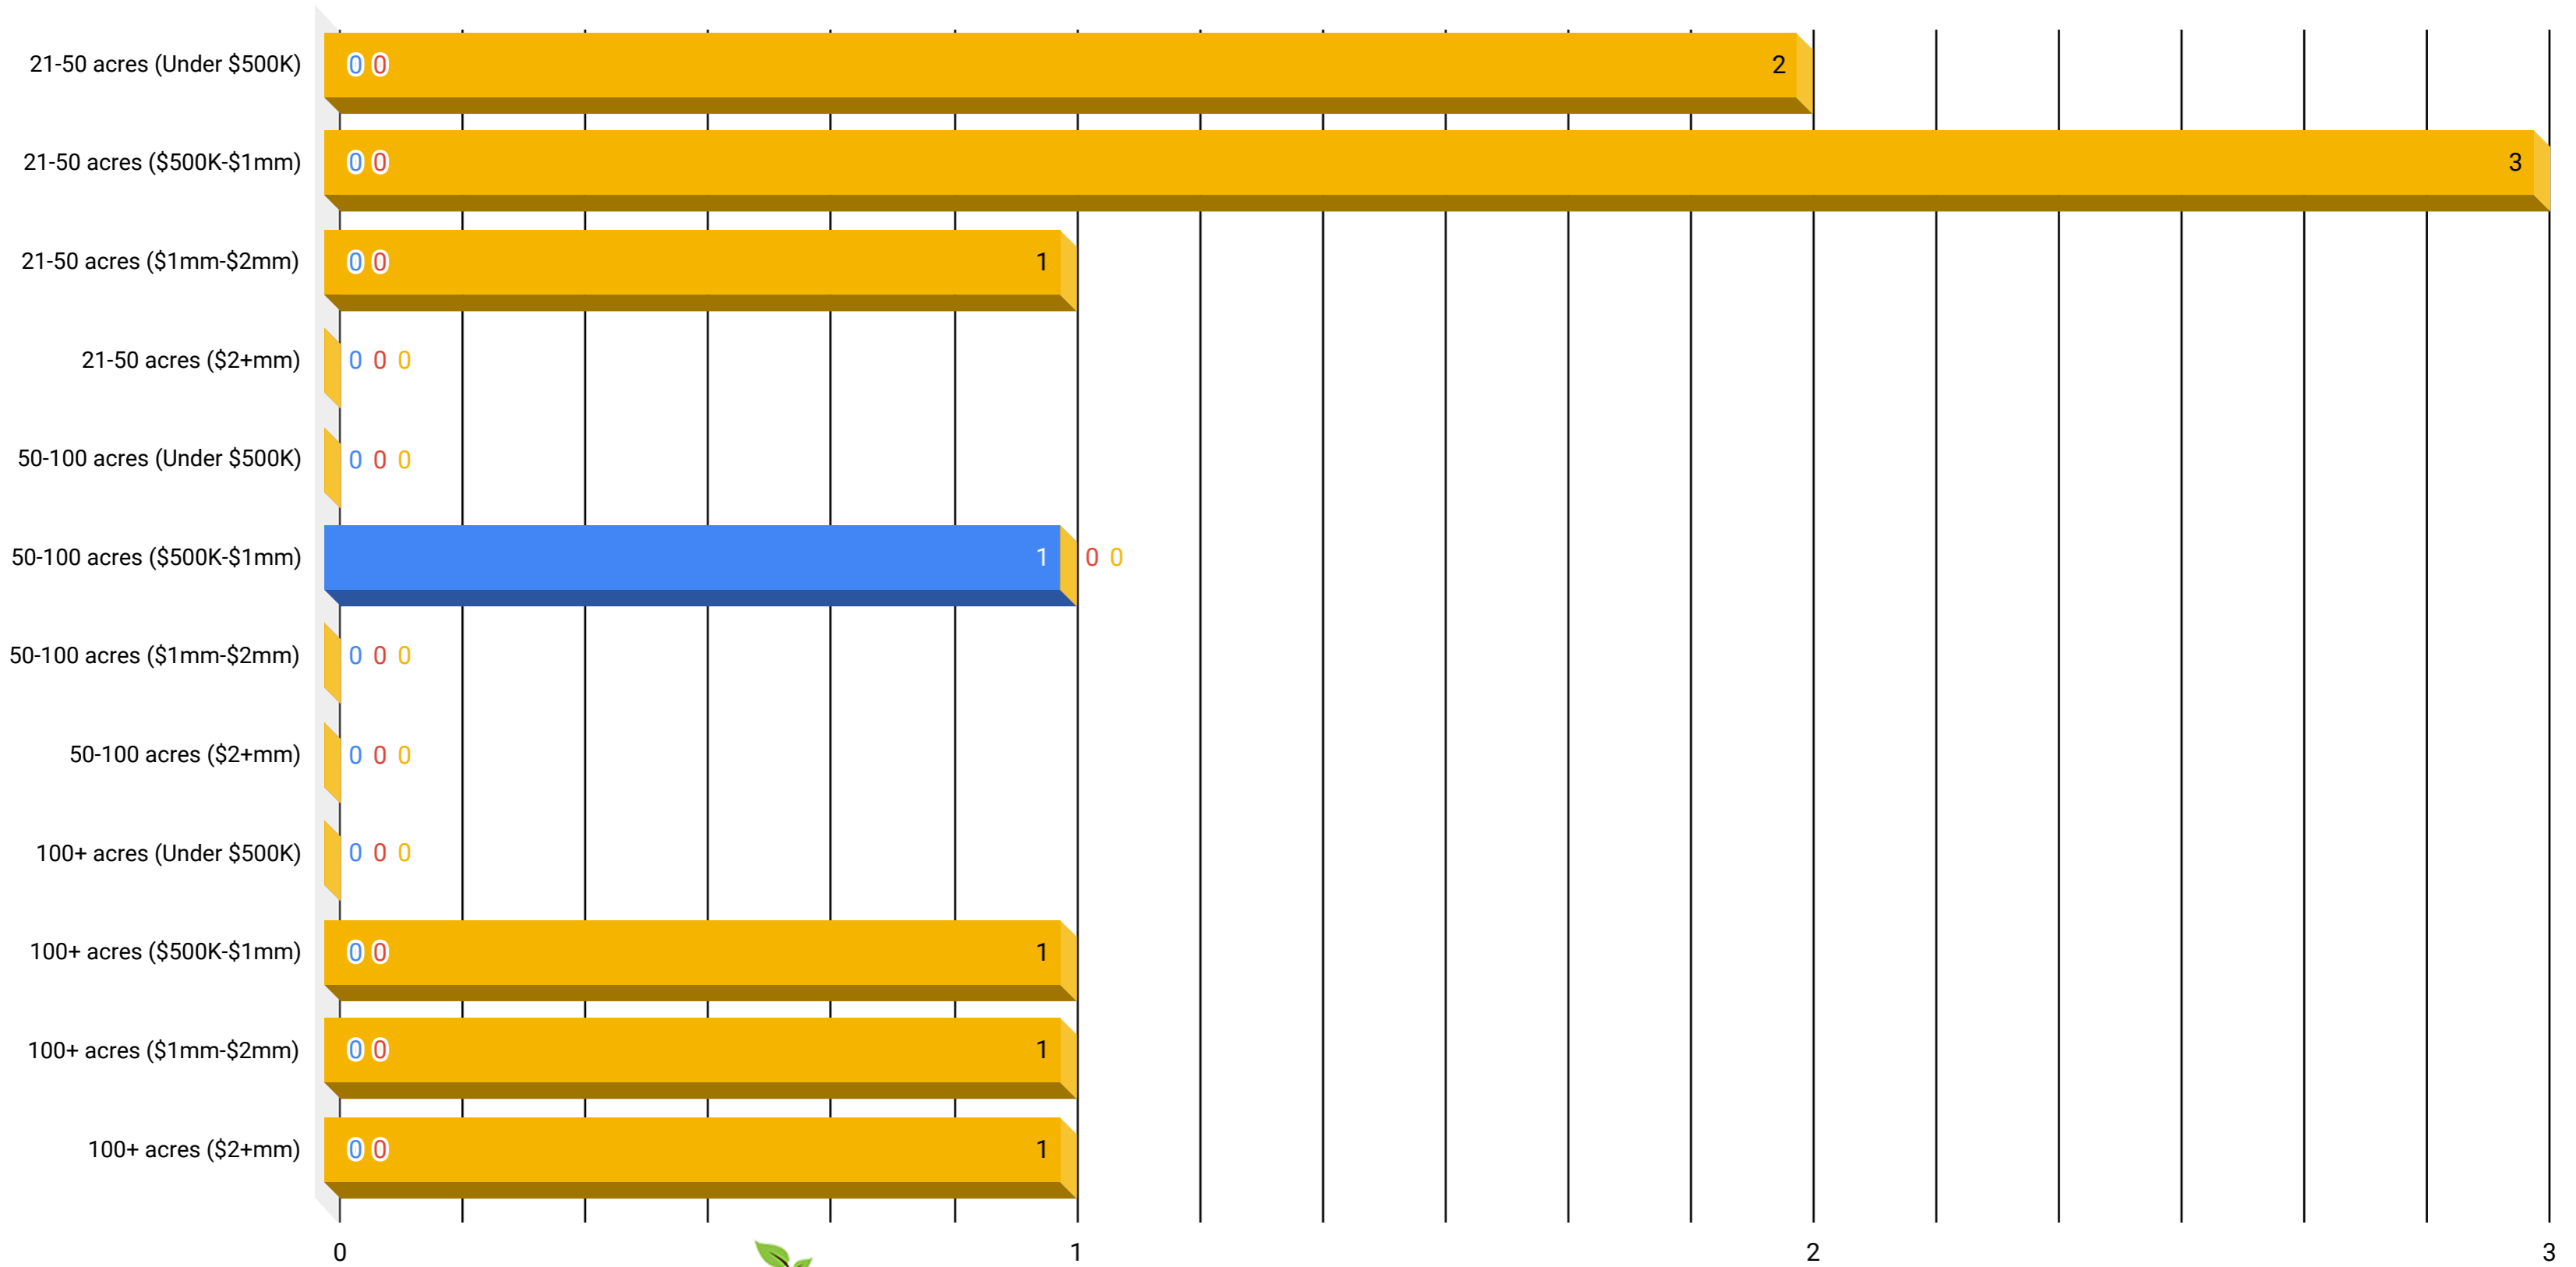

Greene County Farms 12/31/18

Gayle Harvey Real Estate, Inc.

■ Sold - Past 12 Months ■ Pending ■ Active