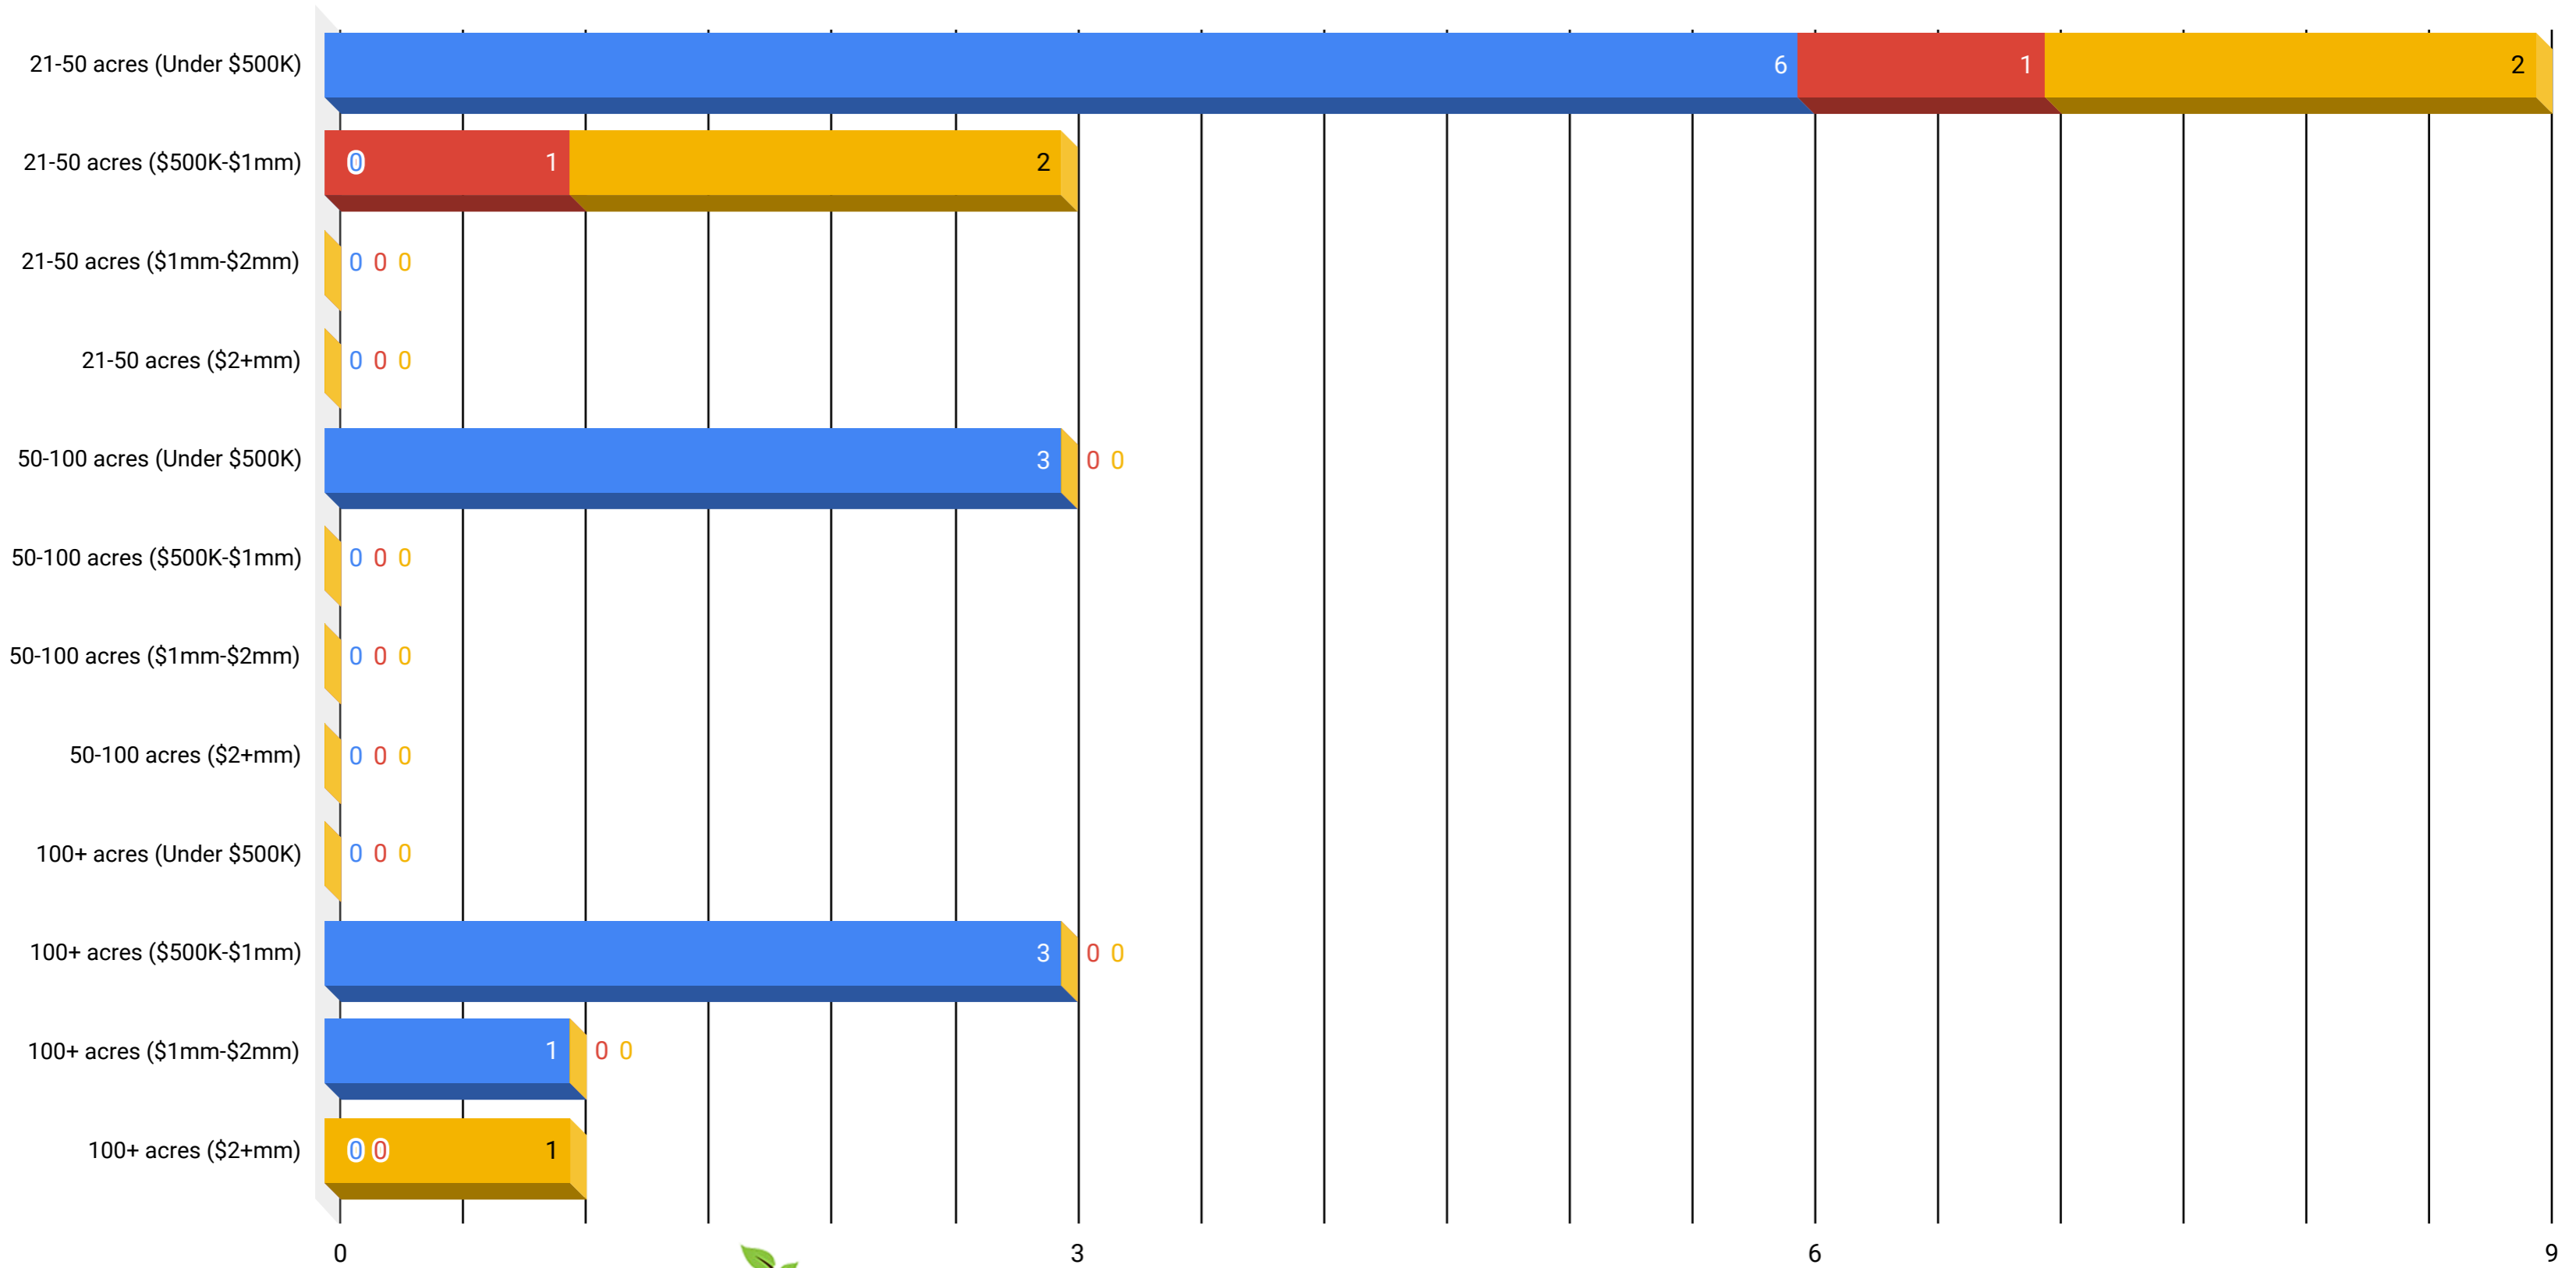

# Louisa County Farms 12/31/18

Gayle Harvey Real Estate, Inc.

■ Sold - Past 12 Months
 ■ Pending
 ■ Active