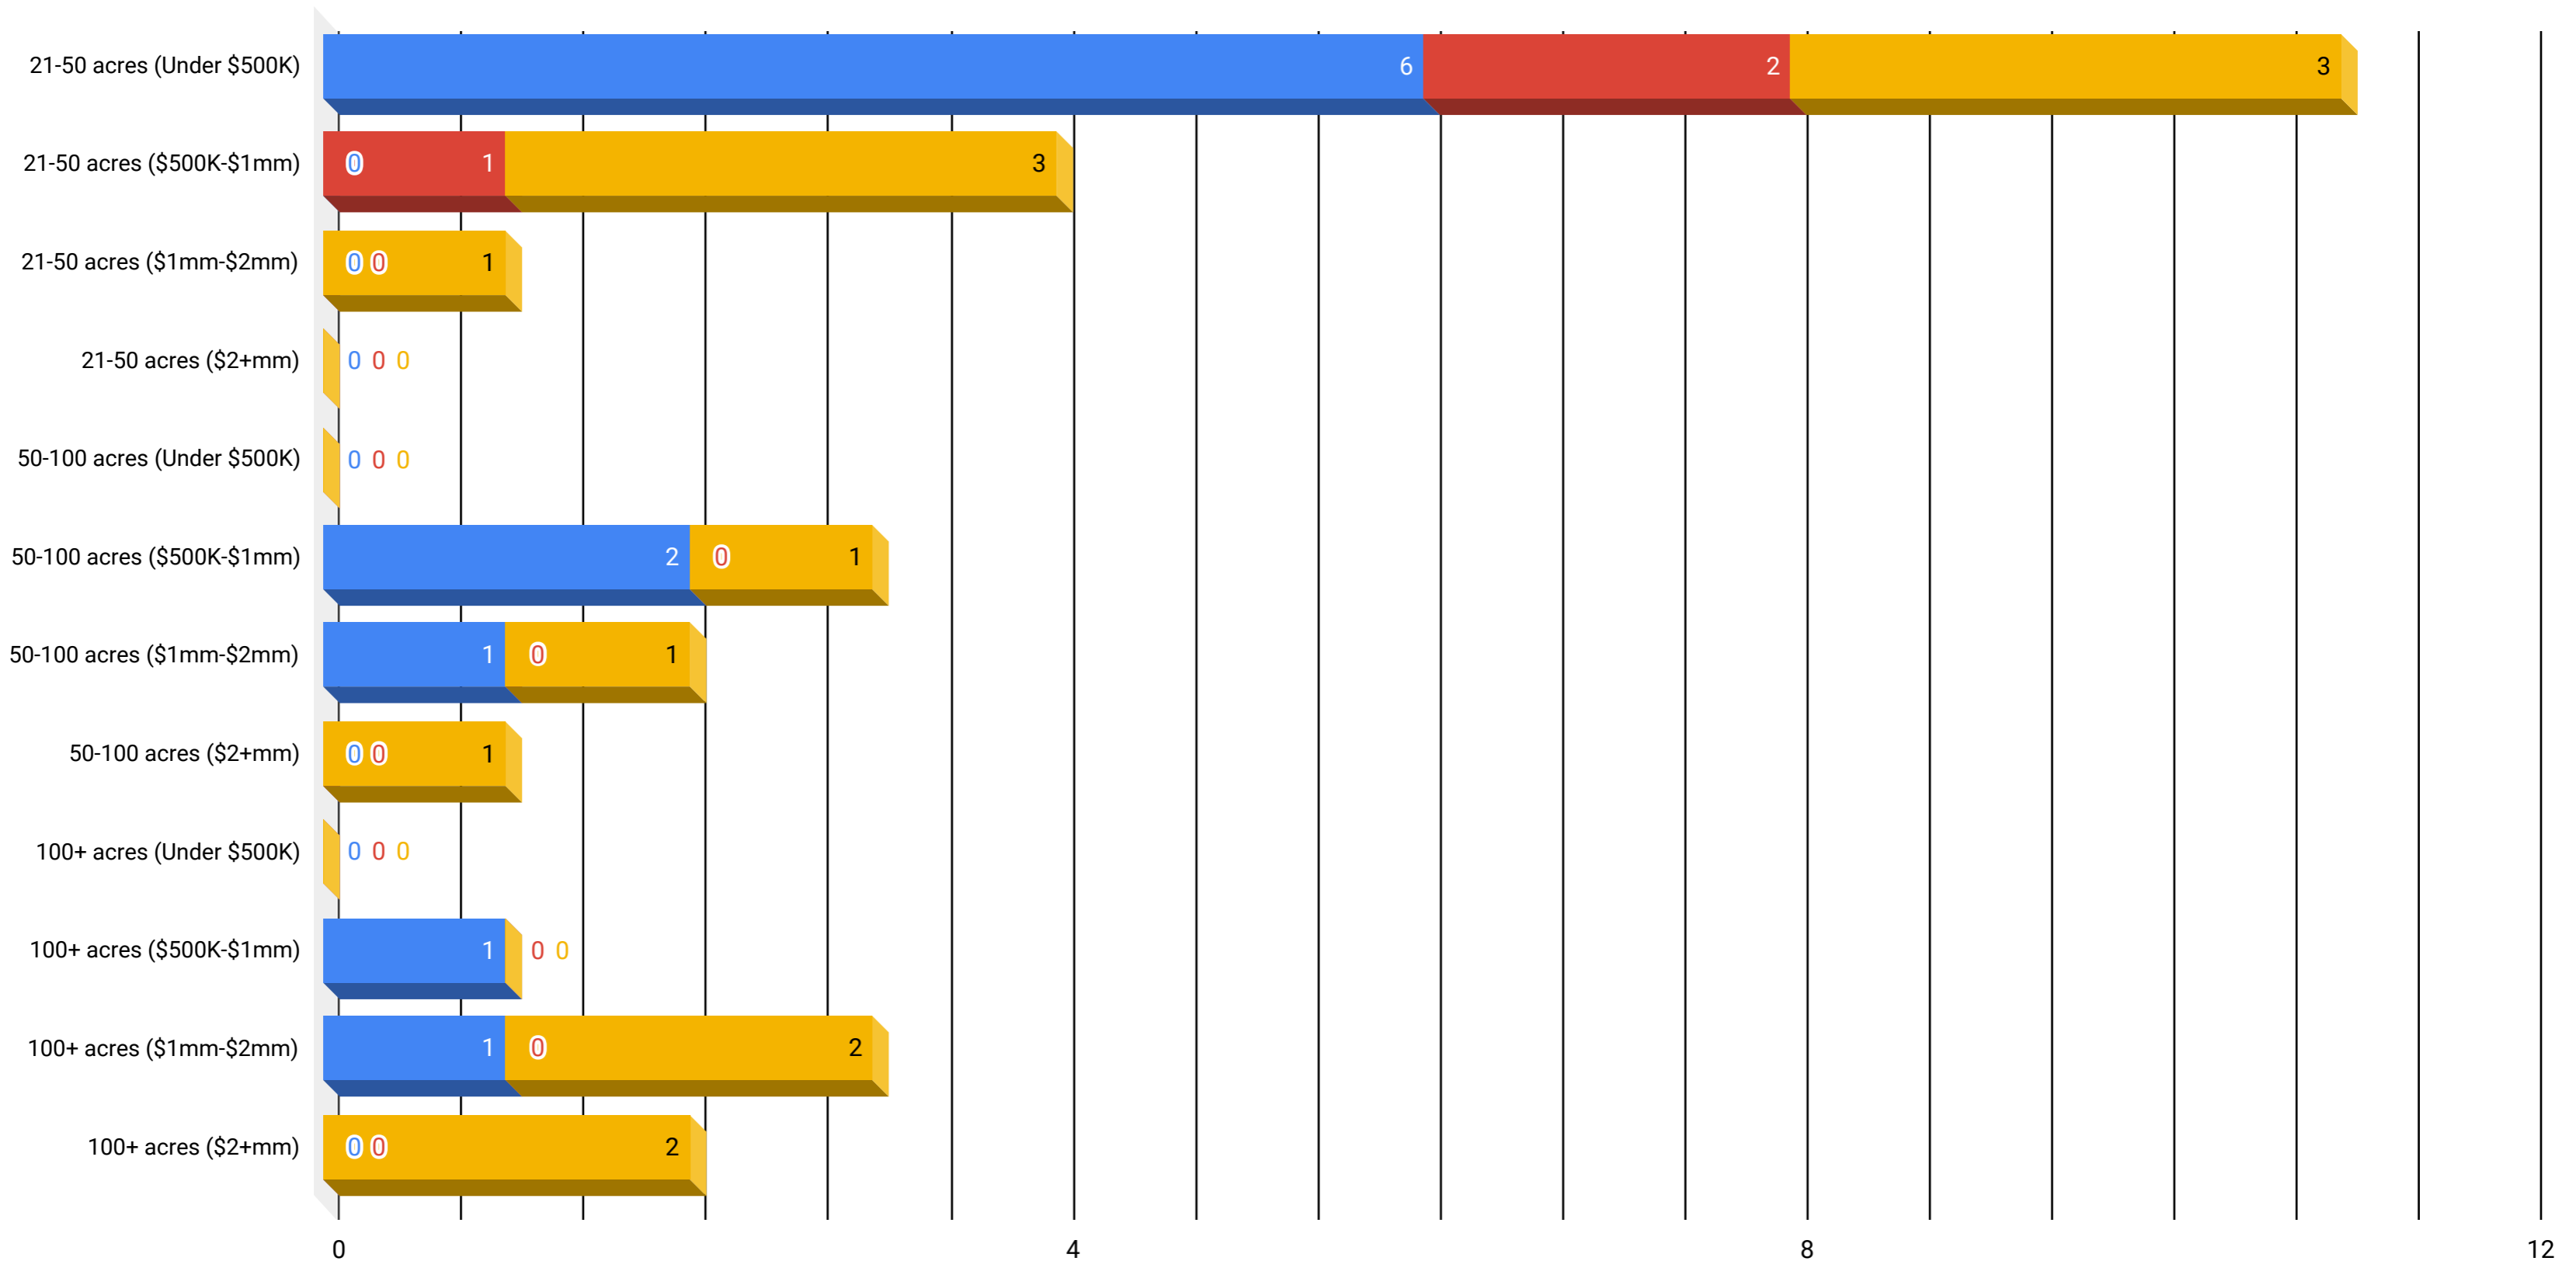

Madison County Farms 12/31/18

Gayle Harvey Real Estate, Inc.

■ Sold - Past 12 Months
 ■ Pending
 ■ Active