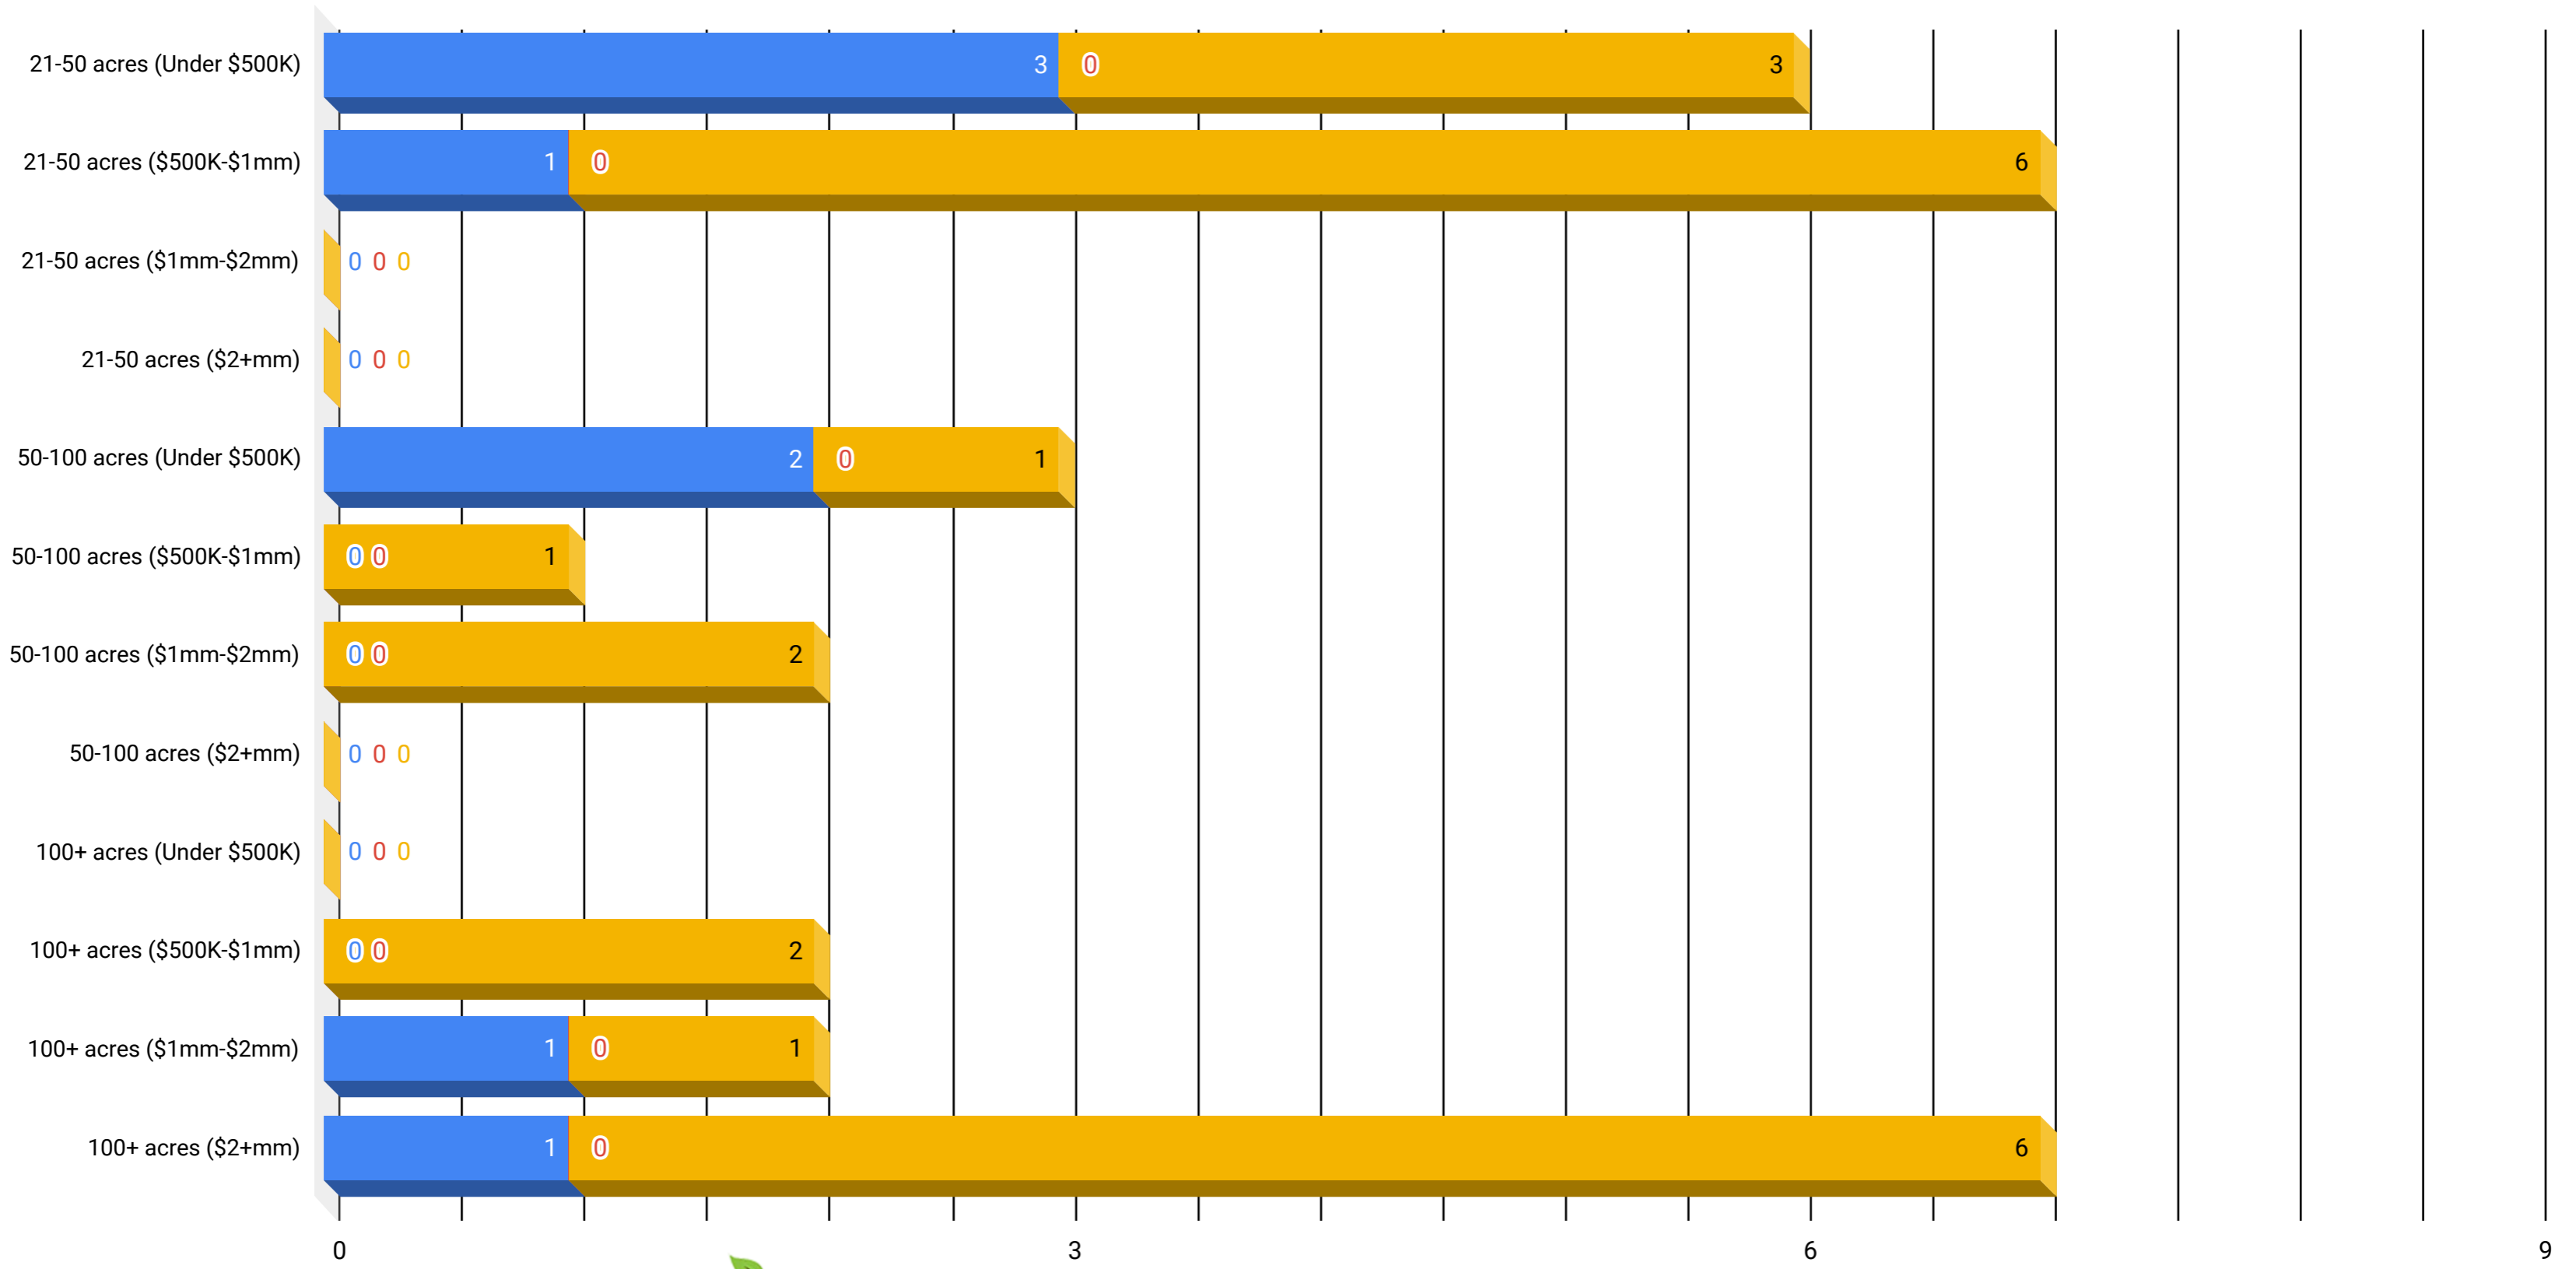

Orange County Farms 12/31/18

Gayle Harvey Real Estate, Inc.

■ Sold - Past 12 Months
 ■ Pending
 ■ Active