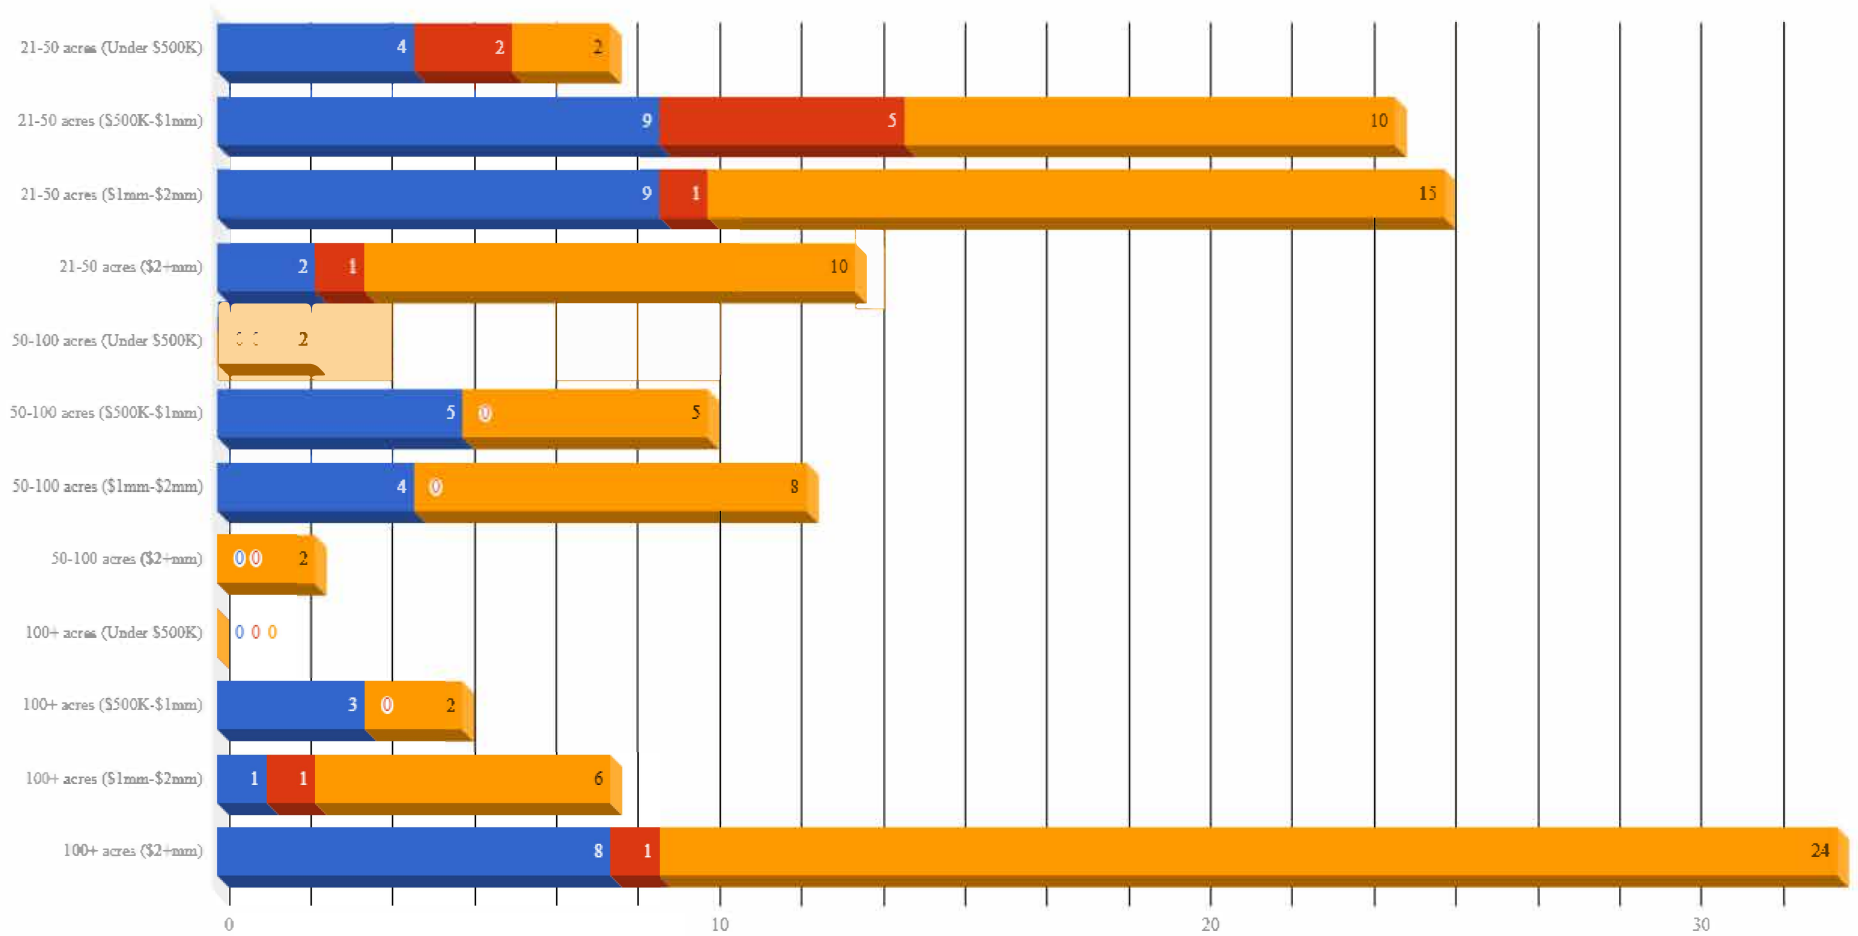

# Albemarle County Farms 09/30/18

Gayle Harvey Real Estate, Inc.

■ Sold - Past 12 Months ■ Pending ■ Active