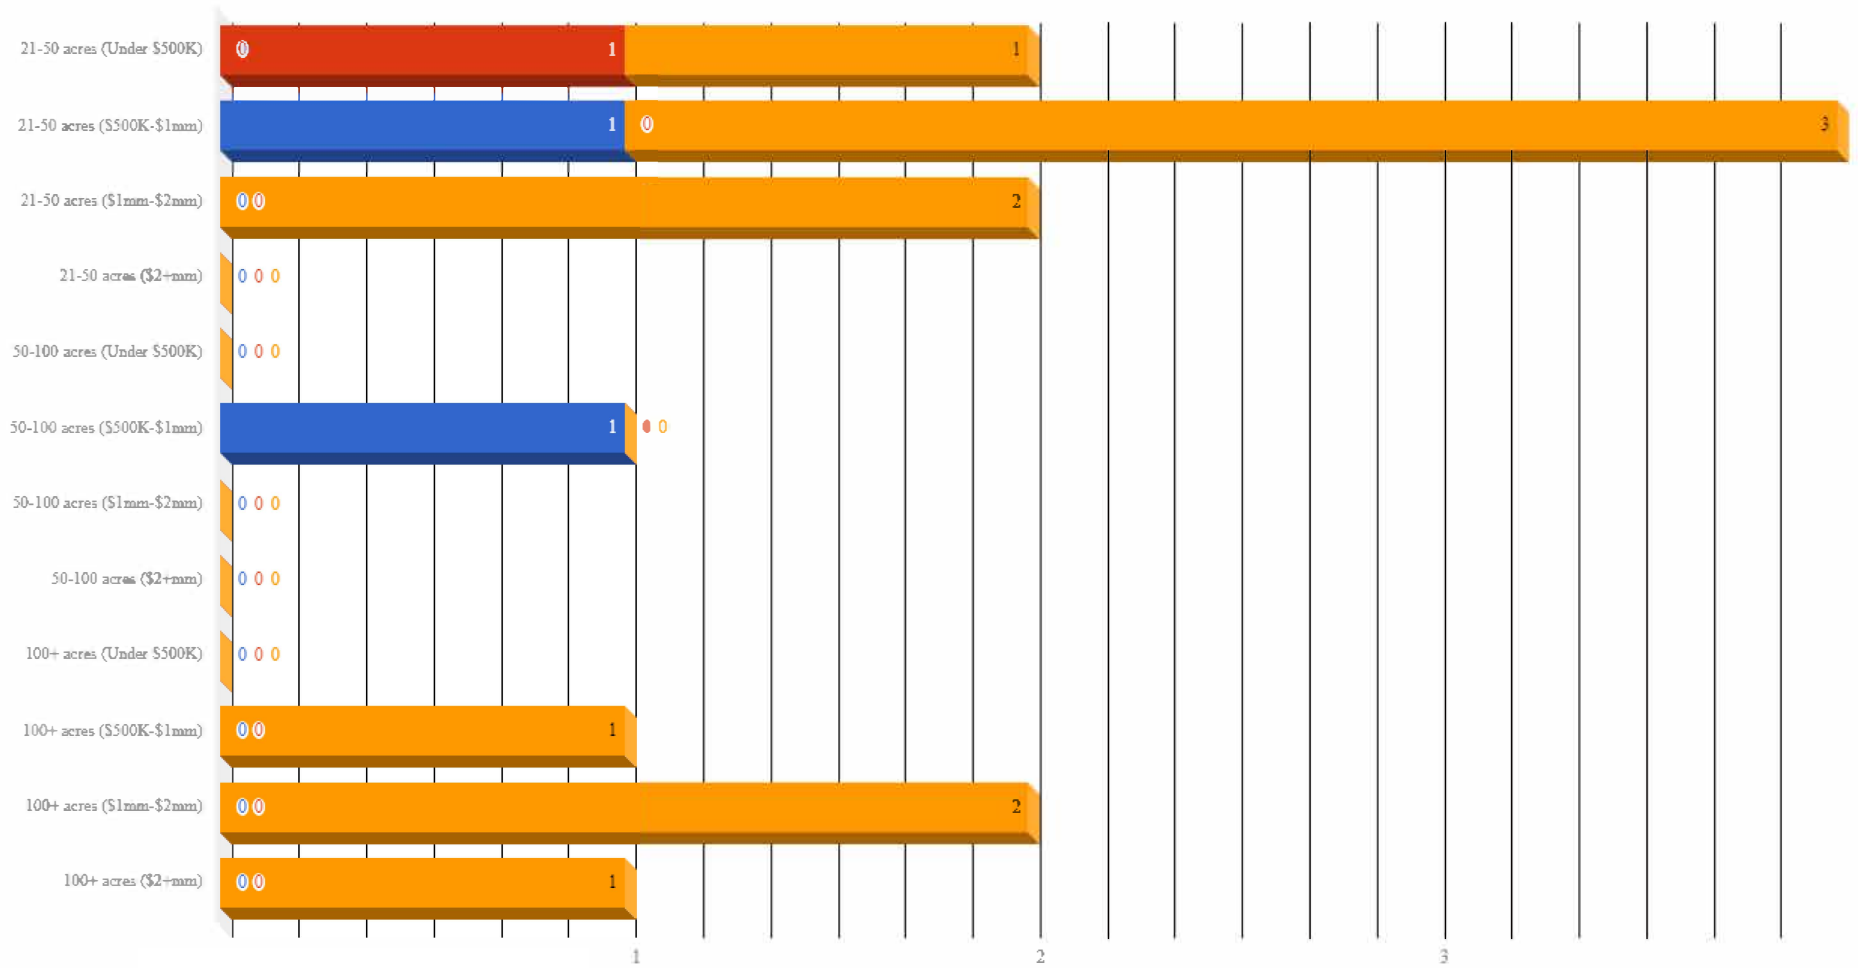

Greene County Farms 09/30/18

■ Sold - Past 12 Months
 ■ Pending
 ■ Active